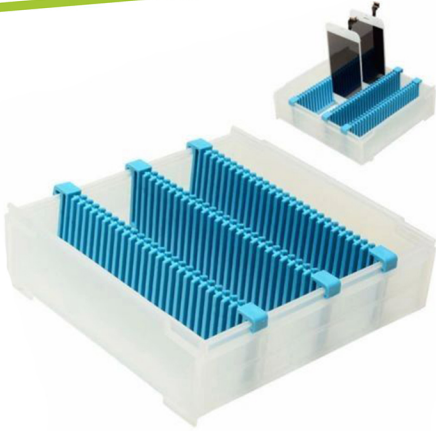

BEST SERVICES

An ISO 9001:2015 Certified Company

EMPTY BOTTLES AND CONTAINERS

IMPORTER, MANUFACTURER, TRADER

INDIA'S FIRST MOBILE
DISPLAY REPAIRING INSTITUTE

LTHESD

LCD TRAY HOLDER ESD

BOTNEEDLE

NEEDLE BOTTLE

BOTPICHSMALL

PICH PICH BOTTLE SMALL

BOTPICHBIG

PICH PICH BOTTLE BIG

BOTGLASS

GLASS BOTTLE

PLASTIC BOX BIG

PLASTIC BOX SMALL

OSSW203

OSS W203 BOX FOR
IPHONE

PLASTIC HAND SET
HOLDER

FIBER HAND SET HOLDER